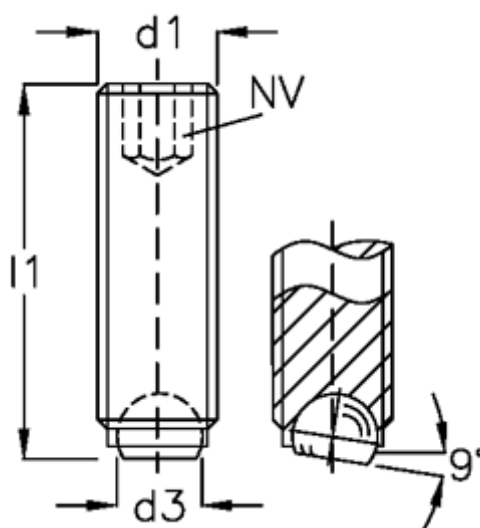

Article number: 20905708

Description: E+G Ball point screw
GN 605-M16-50-B

Measures

d1	= M16
d2	= 12.0
d3	= 10.7
Internal hexagon	= 8
l1	= 50